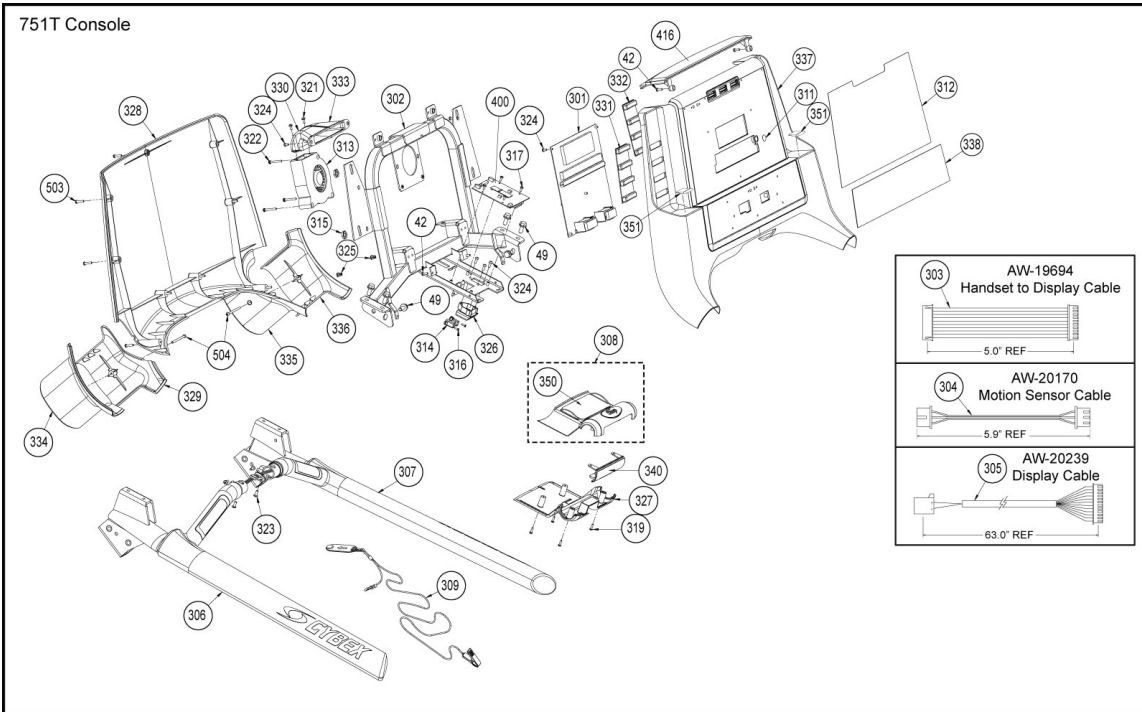

## Part Diagrams

Product Line: Treadmills

Product: 751T: 750T

Bulb #	Part Number	Name	Description	Notes	Price
42	<b>HS-15706</b>	SCREW,8-16X.50,PNHD,STL,BLK ZN CL			
49	<b>HS-19108</b>	SCREW 5-16-18X3-4LG.HXHD,WHIZ-LOC			
301	KAX-21473-1	Kit, Display Board,AMBER >C06 REPAIR ONLY	GERMAN		
301	KAX-21473-2	Kit, Display Board,AMBER >C06 REPAIR ONLY	FRENCH		
301	KAX-21473-3	Kit, Display Board,AMBER >C06 REPAIR ONLY	SPANISH		
301	<b>KAX-21473-4</b>	Kit, Display Board,AMBER >C06 REPAIR ONLY	ENGLISH		
301	KAX-21473-6	Kit, Display Board,AMBER >C06 REPAIR ONLY	JAPANESE		
301	KAX-21473-7	Kit, Display Board,AMBER >C06 REPAIR ONLY	SWEDISH		
301	KAX-21473-8	Kit, Display Board,AMBER >C06 REPAIR ONLY	RUSSIAN		
301	KAX-21473-A	Kit, Display Board,AMBER >C06 REPAIR ONLY	DANISH		N/A
301	KAX-21473-D	Kit, Display Board,AMBER >C06 REPAIR ONLY	DUTCH		N/A
302	AF-19942	WELDMENT, CONSOLE			
303	<b>AW-19694</b>	CABLE, HANDSET TO DISPLAY			
304	<b>AW-20170</b>	CABLE,MOTION SENSOR			
305	<b>AW-20239</b>	CABLE, 750T CONSOLE			
306	<b>AX-19936</b>	ASSY, HANDRAIL, LEFT			